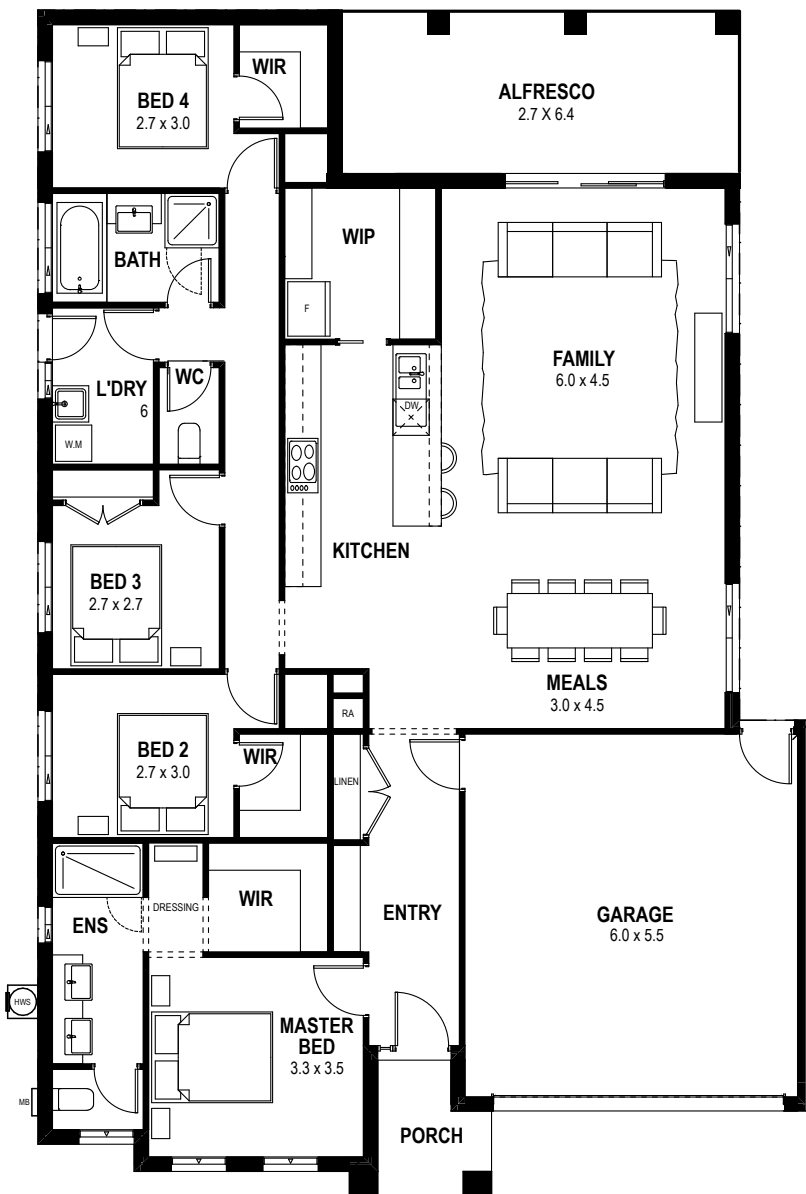

ROBINSON 24

Spacious and packed with features, the Robinson is an ideal four-bedroom family home.

At its heart is an expansive living and dining area, with a well-appointed modern kitchen that spills outside into the generous alfresco area. Three of the bedrooms feature walk-in robes, with the master also offering a double vanity ensuite. This one ticks all the boxes.

Dimensions

Fits 14m x 28m lots

Ground floor	168.26 m ²	18.11 sq
Garage	36.28 m ²	3.91 sq
Porch	3.47 m ²	0.37 sq
Alfresco	17.46 m ²	1.88 sq
Total	225.47 m ²	24.27 sq

Options

Butlers pantry (Base cabinet)

Reverse front option