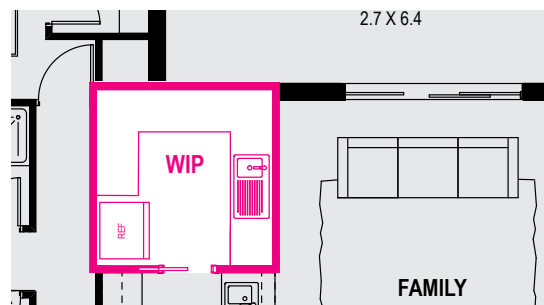

ROBINSON 24

Spacious and packed with features, the Robinson is an ideal four-bedroom family home.

At its heart is an expansive living and dining area, with a well-appointed modern kitchen that spills outside into the generous alfresco area. Three of the bedrooms feature walk-in robes, with the master also offering a double vanity ensuite. This one ticks all the boxes.

Dimensions

Fits 14m x 28m lots

Ground floor	168.26 m ²	18.11 sq
Garage	36.28 m ²	3.91 sq
Porch	3.47 m ²	0.37 sq
Alfresco	17.46 m ²	1.88 sq
Total	225.47 m ²	24.27 sq

Options

Butlers pantry (Base cabinet)

Reverse front option