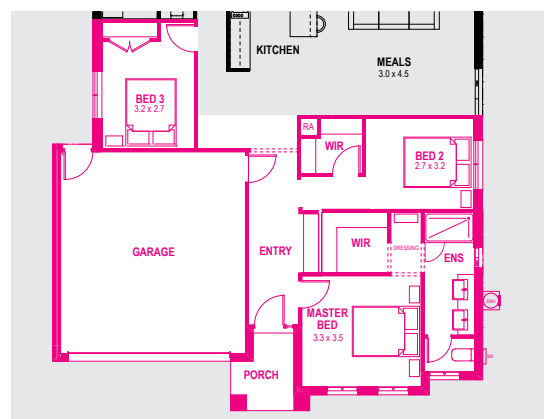

ROBINSON 24

Spacious and packed with features, the Robinson is an ideal four-bedroom family home.

At its heart is an expansive living and dining area, with a well-appointed modern kitchen that spills outside into the generous alfresco area. Three of the bedrooms feature walk-in robes, with the master also offering a double vanity ensuite. This one ticks all the boxes.

Dimensions

Fits 14m x 28m lots

Ground floor	168.26 m ²	18.11 sq
Garage	36.28 m ²	3.91 sq
Porch	3.47 m ²	0.37 sq
Alfresco	17.46 m ²	1.88 sq
Total	225.47 m ²	24.27 sq

Options

Butlers pantry (Base cabinet)

Reverse front option